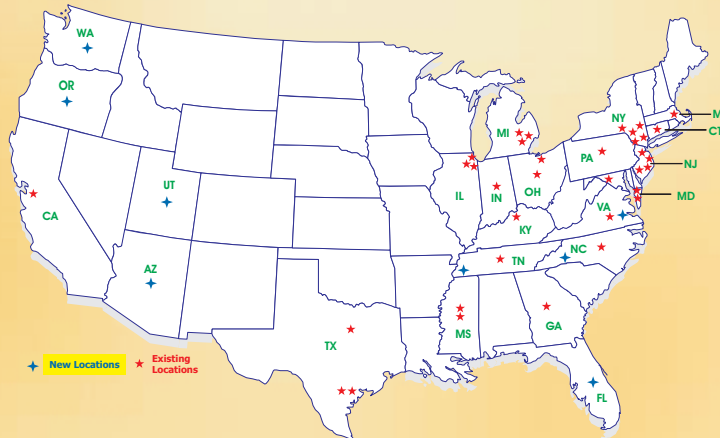

OHIO

PATEL BROTHERS
1170 KENNY SQUARE MALL
COLUMBUS, OH 43220
T: 614.273.1376

PATEL BROTHERS
6876 PEARL ROAD
MIDDLEBURGH HTS., OH 44130
T: 440.885.4440

PATEL BROTHERS
11985 LEBANON RD.
SHARONVILLE, OH 45241

CALIFORNIA

PATEL BROTHERS
2039 EL CAMINO REAL
SANTA CLARA, CA 95050
T: 408.261.3555
F: 408.261.3545

CONNECTICUT

PATEL FOODS
171 E. SPENCER STREET
MANCHESTER, CT 06040
T: 860.645-6100
F: 860.643-9322

PENNSYLVANIA

PATEL BROTHERS
4145 WILLIAM PENN HWY
MONROEVILLE, PA 15146
T: 412.372.2758 F: 412.380.0144

PATEL BROTHERS
1915 STREET ROAD
BENSALEM, PA 19020

NEW JERSEY

PATEL CASH & CARRY
1551 OAKTREE RD
ISELIN, NJ 08830
T: 732.205.0187
F: 732.205.0397

PATEL CASH & CARRY
780 NEWARK AVE
JERSEY CITY, NJ 07306
T: 201.222.7572
F: 201.222.1019

PATEL FOOD MARKET
1357 OAKTREE RD
ISELIN, NJ 08830
T: 732.283.7283
F: 732.283.4950

PATEL CASH & CARRY
2800 - RT# 27
RYAN PLAZA
NORTH BRUNSWICK, NJ 28902
T: 732.821.0667
F: 732.821.7232

PATEL BROTHERS
10866, RT 46
PARSIPPANY, NJ 07054

MASSACHUSETTS

PATEL BROTHERS
425 - MOODY STREET
WALTHAM, MA 02453
T: 781.893-1003
F: 781.893-6003

PATEL BROTHERS
504, BOSTON TURNPIKE
SHREWSBURY, MA 01545

FLORIDA

PATEL BROTHERS
1251 E. FOWLER AVE.
UNIT F
TAMPA, FLORIDA 33612

VIRGINIA

PATEL BROTHERS
11116 LEE HIGHWAY
FAIRFAX, VA 22030
T: 703.273.7400

TENNESSEE

PATEL BROTHERS
4043 NOLENSVILLE PIKE
NASHVILLE, TN 37211
T: 615.833.1555
F: 615.833.1556

MICHIGAN

PATEL BROTHERS
28684 FORD ROAD
GARDEN CITY, MI 48135
T: 734.427.4445
F: 734.427.4985

PATEL BROTHERS
28950 ORCHARD LAKE ROAD
FARMINGTON HILLS, MI 48334
T: 248.851.7470

PATEL BROTHERS
37196 DEQUINDRE ROAD
STERLING HEIGHTS, MI 48077
T: 586.795.5120

NORTH CAROLINA

PATEL BROTHERS
1419 SOUTH EAST MAYNARD RD
CARY, NC 27511
T: 919.380.0113 F: 919.319.5661

PATEL BROTHERS
601-605 'D' POLK ST.
PINEVILLE, NC 28134
T: 704.889.1670 F: 704.889.1671

TEXAS

PATEL BROTHERS
5815 HILLCROFT
HOUSTON, TX 77036
T: 713.784.8332
F: 713.784.8341

PATEL BROTHERS
16338, KENSINGTON DR UNIT # 130
SUGARLAND, TX 77479
T: 281.980.1181

PATEL BROTHERS
104 INGE DRIVE
RICHARDSON, TX 75080
T: 972.644.3972

MARYLAND

PATEL BROTHERS
6402 BALTI NATIONAL PIKE
ROUTE # 40, SUITE #18B
CATONSVILLE, MD 21228
T: 410.719.2822
F: 410.719.2821

PATEL BROTHERS
15110 FREDERICK ROAD
ROCKVILLE, MD 20850
T: 301.340.8656
F: 301.898.8959

PATEL BROTHERS
2074 UNIVERSITY BLVD
HYATTSVILLE, MD 20783
T: 301.422.1555
F: 301.422.1555

NEW YORK

PATEL BROTHERS
37-27, 74TH STREET,
JACKSON HEIGHTS, NY 11372
T: 718.898.3445 F: 718.898.9243

PATEL BROTHERS
415 SOUTH BROADWAY
HICKSVILLE, NY 11801
T: 516.681.0091 F: 516.681.0072

PATEL BROTHERS
42-92 MAIN STREET
FLUSHING, NY 11355
T: 718.661.1112 F: 718.661.2076

PATEL BROTHERS
124-10, LIBERTY AVENUE
RICHMONDHILL, NY 11419
T: 718.843.2527 F: 718.843.2526

PATEL BROTHERS
251-08 HILLSIDE AVENUE
BELLEROSE, NY 11426
T: 718.470.1356 F: 718.470.0209

www.patelbros.com